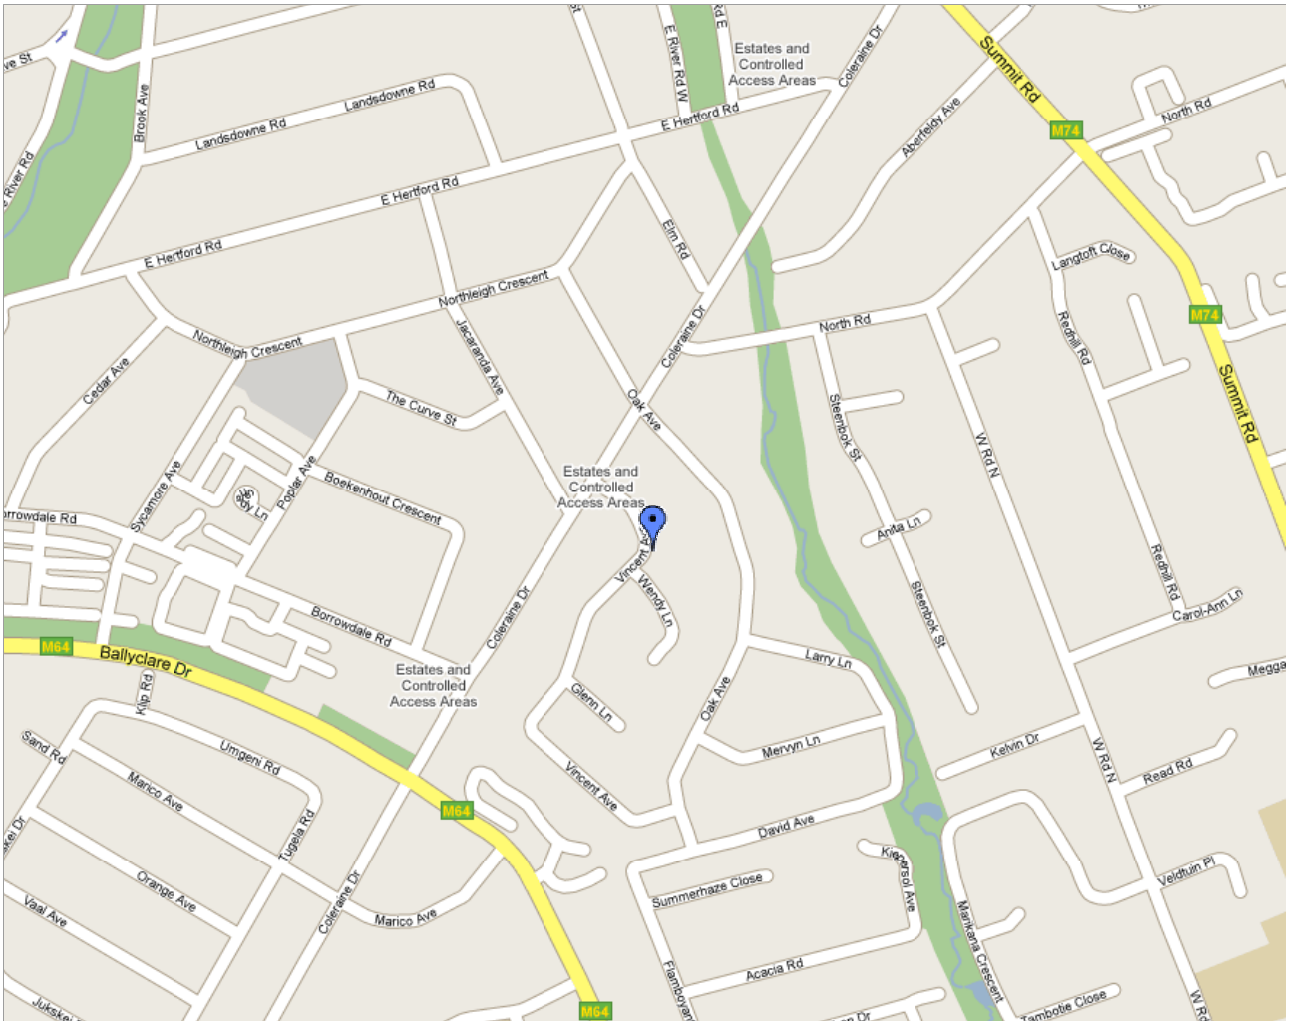

To see all the details that are visible on the screen, use the "Print" link next to the map.

[Create new map](#) - [Browse the directory](#)

Created by me

My Saved Places

Featured content

[Google Real Estate Search](#)

[Hot Spots Guide](#)

[Island Guide](#)

[Videos from YouTube](#)

[Photos from Picasa Web Albums](#)

[Gas Prices from GasBuddy.com](#)

My Saved Places

[28 Vincent Ave. Duxberry](#)

-26° 4' 20.63", +28° 2' 58.90"